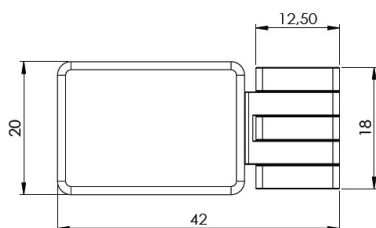

## Description:

Door Hinge "Bonsai", Wood/Glass or Wood/HPL, Brass Black Matt For 4-6mm Glass Door & 12mm Cabinet Side, 92/182DG Opening,, Load Capacity: 5 kg. Per Hinge, Max Door Size: 600x2000x6mm

## Item number:

15.06.531-0

Units	Box	Carton	HS Code	Barcode
Pcs.	1	100	8302100090	
				5704866512299

Standard opening angle: -1° to 92°