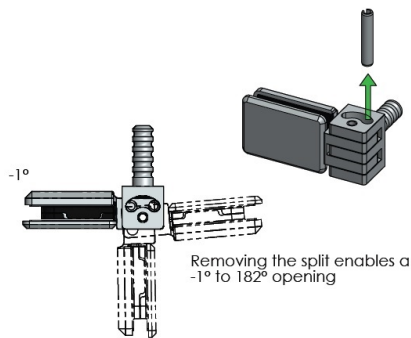

PRODUCT SHEET

Description:

Door Hinge "Bonsai", Wood/Glass or Wood/HPL, Brass Black Matt For 4-6mm Glass Door & 12mm Cabinet Side, 92/182DG Opening,, Load Capacity: 5 kg. Per Hinge, Max Door Size: 600x2000x6mm

Item number:

15.06.531-0

Units	Box	Carton	HS Code	Barcode
Pcs.	1	100	8302100090	
				5704866512299

Standard opening angle: -1° to 92°

SISO A/S

Mileparken 11
DK-2740 Skovlunde
Denmark
VAT: DK 24786013

Phone +45 45 830 900

www.siso.dk
siso@siso.dk

Danske Bank
Nytorv Branch
Copenhagen
SWIFT: DABADKKK

Account no.
4180 3112 112936
IBAN Account
DK7230003112112936