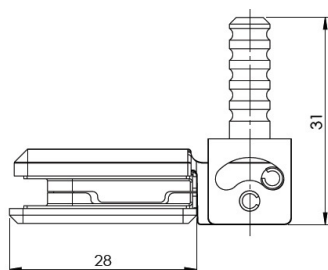

## Description:

Door Hinge "Bonsai", Wood/Glass or Wood/HPL, Brass Black Matt For 4-6mm Glass Door & 12mm Cabinet Side, 92/182DG Opening,, Load Capacity: 5 kg. Per Hinge, Max Door Size: 600x2000x6mm

## Item number:

15.06.531-0

Units	Box	Carton	HS Code	Barcode
Pcs.	1	100	8302100090	
				5704866512299

Standard opening angle: -1° to 92°