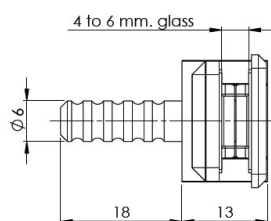

PRODUCT SHEET

Description:

Door Hinge "Bonsai", Wood/Glass or Wood/HPL, Brass Black Matt For 4-6mm Glass Door & 12mm Cabinet Side, 92/182DG Opening,, Load Capacity: 5 kg. Per Hinge, Max Door Size: 600x2000x6mm

Item number:

15.06.531-0

Units	Box	Carton	HS Code	Barcode
Pcs.	1	100	8302100090	
				5704866512299

Standard opening angle: -1° to 92°

SISO A/S

Mileparken 11
DK-2740 Skovlunde
Denmark
VAT: DK 24786013

Phone +45 45 830 900

www.siso.dk
siso@siso.dk

Danske Bank
Nytorv Branch
Copenhagen
SWIFT: DABADKKK

Account no.
4180 3112 112936
IBAN Account
DK7230003112112936